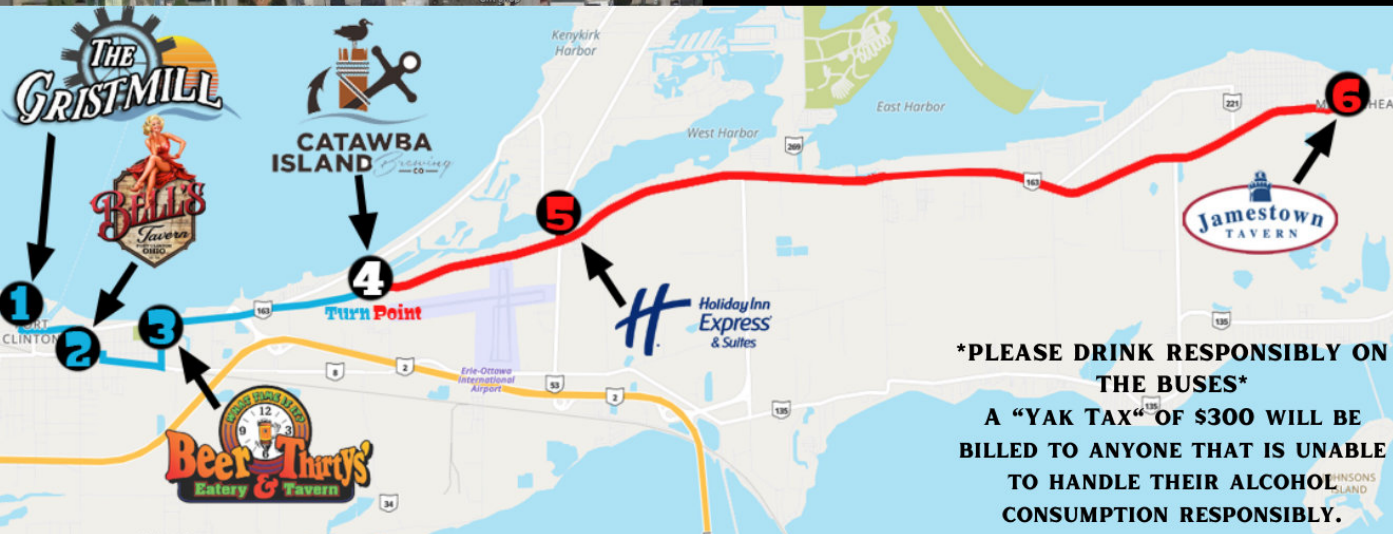

NEW YEAR'S EVE 2023

EVENT SCHEDULE

Visit Port Clinton Fish House for your fish sandwich and Official Wylie walleye apparel. Lots of other great vendors will be available in the main stage area.

There will be a Photo Booth Available throughout the event

Glass N More Store

Help us, help YOU have a great time! Donate to the Wylie Walleye Foundation by scanning the QR code!

4TH ANNUAL BAR SWIM

WYLIE SAYS, "DON'T DRINK & DRIVE!"

BUS STOP SPECIALS

THANKS TO:

Free Buses will start at the parking lot next to the Gristmill and will loop the bus routes from 7 - 11:30 PM.

After Midnight, Swig Ohio Shuttles will be available for a fee to drop off at any bus stops

Taxi's will be available after hours for a fee.

BLUE ROUTE RED ROUTE

TURN POINT

SWAP BUS ROUTES AT BUS STOP 4
BOTH BUSES WILL RUN EVERY 30 MIN. & RETURN TO THE GRISTMILL AT 11:30PM